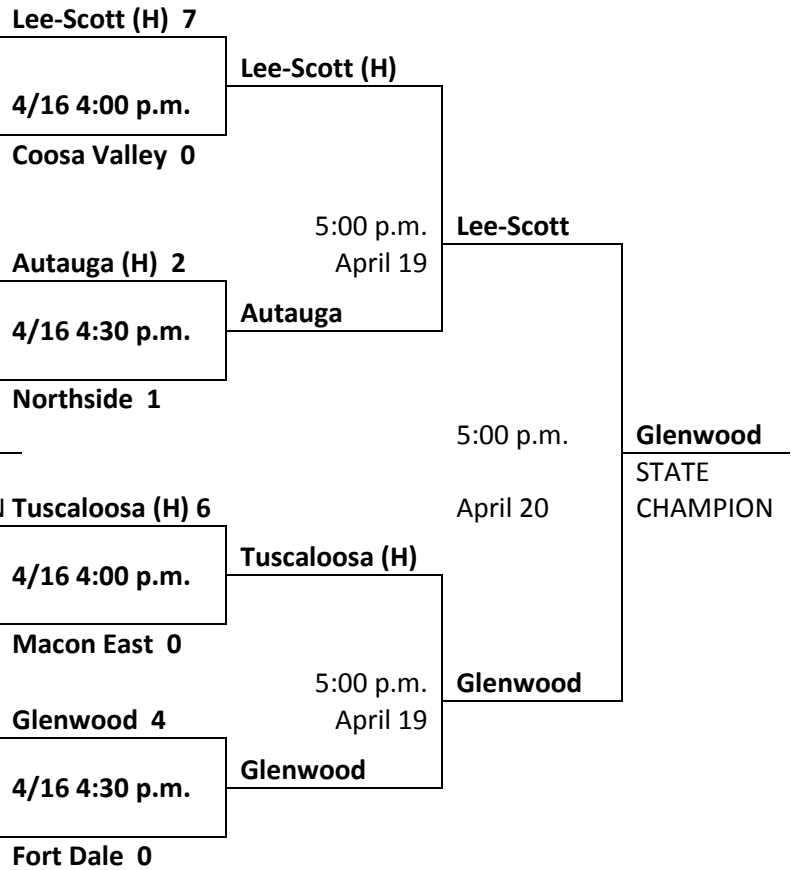

AISA STATE SOCCER TOURNAMENT

BOYS

Semi-Finals/Finals Montgomery
 Highest Seed
 Host 1st Round

GIRLS

Semi-Finals/Finals Montgomery
 Highest Seed
 Host 1st Round

Semi-Finals / Finals on April 19-20. Assigned field will be determined depending if a school's boys' and girls' teams are both represented with the same coach.

Highest seeded team will be home team. If a tie exists, Region 1 will be home team even years, and Region 2 will be home team odd years.

Semi-Finals/Finals Montgomery: Emory Folmar Soccer Complex; 300 Brown Springs Rd.; Montgomery; 36117 334-396-9754

REGION 1

- Emmanuel Christian School (b/g)
- Glenwood School (b/g)
- Lee-Scott Academy (b/g)
- Macon East Academy (b/g)
- Northside Methodist Academy (b/g)
- Springwood School (b)

REGION 2

- Autauga Academy (b/g)
- Coosa Valley Academy (b/g)
- Fort Dale Academy (b/g)
- Hooper Academy (b/g)
- Morgan Academy (b/g)
- Tuscaloosa Academy (b/g)
- Kingwood (b)