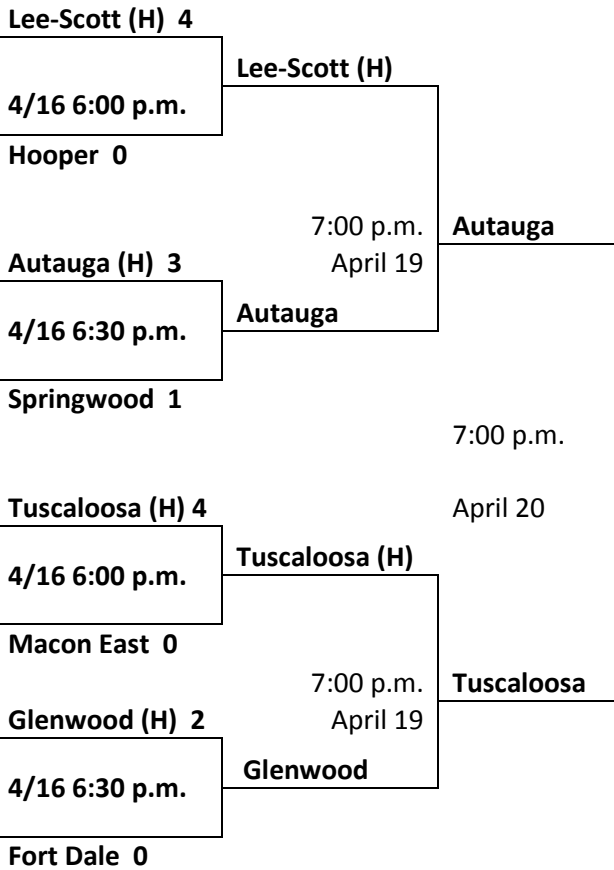

AISA STATE SOCCER TOURNAMENT

BOYS

Semi-Finals/Finals Montgomery
 Highest Seed
 Host 1st Round

GIRLS

Semi-Finals/Finals Montgomery
 Highest Seed
 Host 1st Round

Semi-Finals / Finals on April 19-20. Assigned field will be determined depending if a school's boys' and girls' teams are both represented with the same coach.

Highest seeded team will be home team. If a tie exists, Region 1 will be home team even years, and Region 2 will be home team odd years.

Semi-Finals/Finals Montgomery: Emory Folmar Soccer Complex; 300 Brown Springs Rd.; Montgomery; 36117 334-396-9754

REGION 1

- Emmanuel Christian School (b/g)
- Glenwood School (b/g)
- Lee-Scott Academy (b/g)
- Macon East Academy (b/g)
- Northside Methodist Academy (b/g)
- Springwood School (b)

REGION 2

- Autauga Academy (b/g)
- Coosa Valley Academy (b/g)
- Fort Dale Academy (b/g)
- Hooper Academy (b/g)
- Morgan Academy (b/g)
- Tuscaloosa Academy (b/g)
- Kingwood (b)