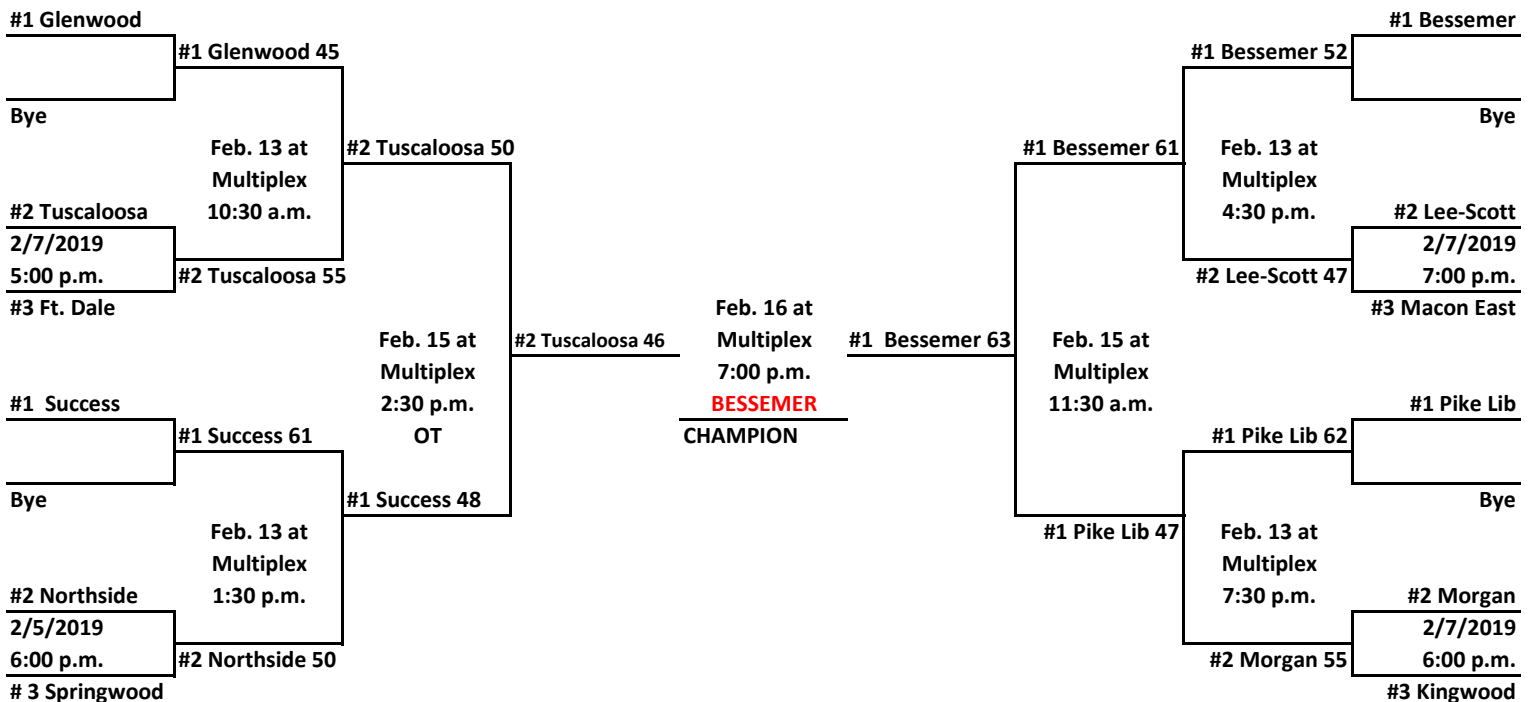

Class AAA BOYS

Highest seeded team will be home team throughout the tournament. If a tie exists, Region 1 will be the home team even years, and Region 2 will be the home team odd years.