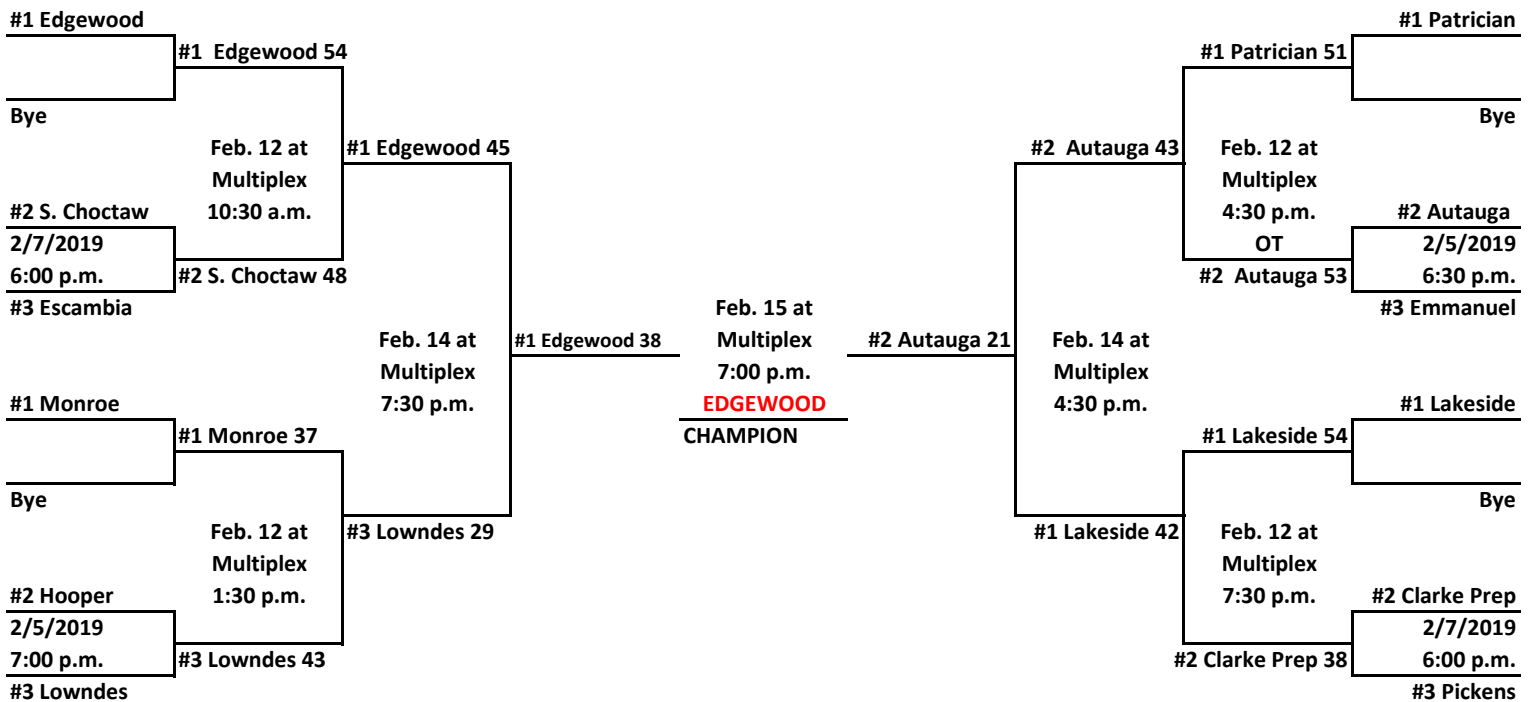

Basketball 1st Round / Elite 8 / Final 4 Tournament Pairings

Class A GIRLS

Highest seeded team will be home team throughout the tournament. If a tie exists, Region 1 will be the home team even years, and Region 2 will be the home team odd years.

Class A BOYS

Highest seeded team will be home team throughout the tournament. If a tie exists, Region 1 will be the home team even years, and Region 2 will be the home team odd years.

Basketball 1st Round / Elite 8 / Final 4 Tournament Pairings

Class AA GIRLS

Highest seeded team will be home team throughout the tournament. If a tie exists, Region 1 will be the home team even years, and Region 2 will be the home team odd years.

Class AA BOYS

Highest seeded team will be home team throughout the tournament. If a tie exists, Region 1 will be the home team even years, and Region 2 will be the home team odd years.

Basketball 1st Round / Elite 8 / Final 4 Tournament Pairings

Class AAA GIRLS

Highest seeded team will be home team throughout the tournament. If a tie exists, Region 1 will be the home team even years, and Region 2 will be the home team odd years.