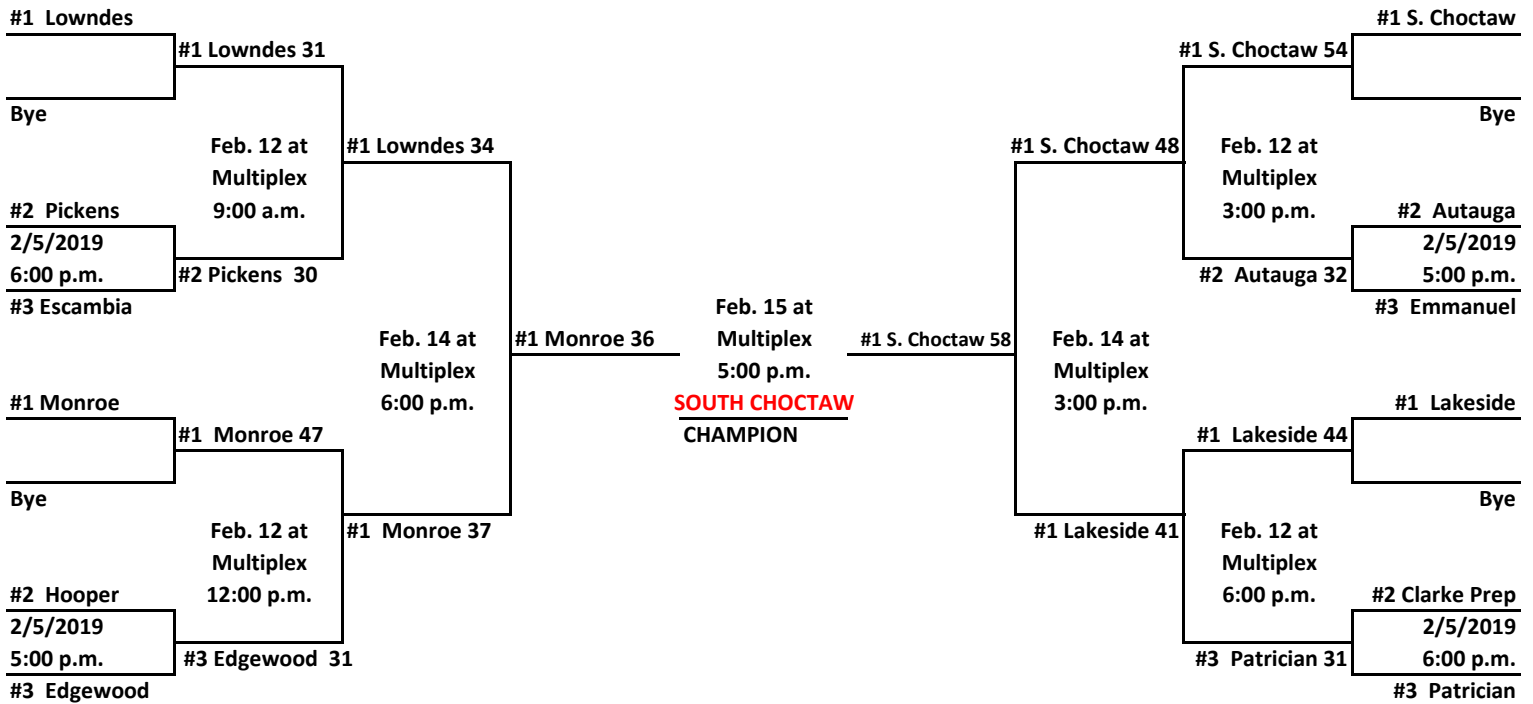

Basketball 1st Round / Elite 8 / Final 4 Tournament Pairings

Class A GIRLS

Highest seeded team will be home team throughout the tournament. If a tie exists, Region 1 will be the home team even years, and Region 2 will be the home team odd years.

Class A BOYS

Highest seeded team will be home team throughout the tournament. If a tie exists, Region 1 will be the home team even years, and Region 2 will be the home team odd years.

Basketball 1st Round / Elite 8 / Final 4 Tournament Pairings

Class AA GIRLS

Highest seeded team will be home team throughout the tournament. If a tie exists, Region 1 will be the home team even years, and Region 2 will be the home team odd years.

Class AA BOYS

Highest seeded team will be home team throughout the tournament. If a tie exists, Region 1 will be the home team even years, and Region 2 will be the home team odd years.