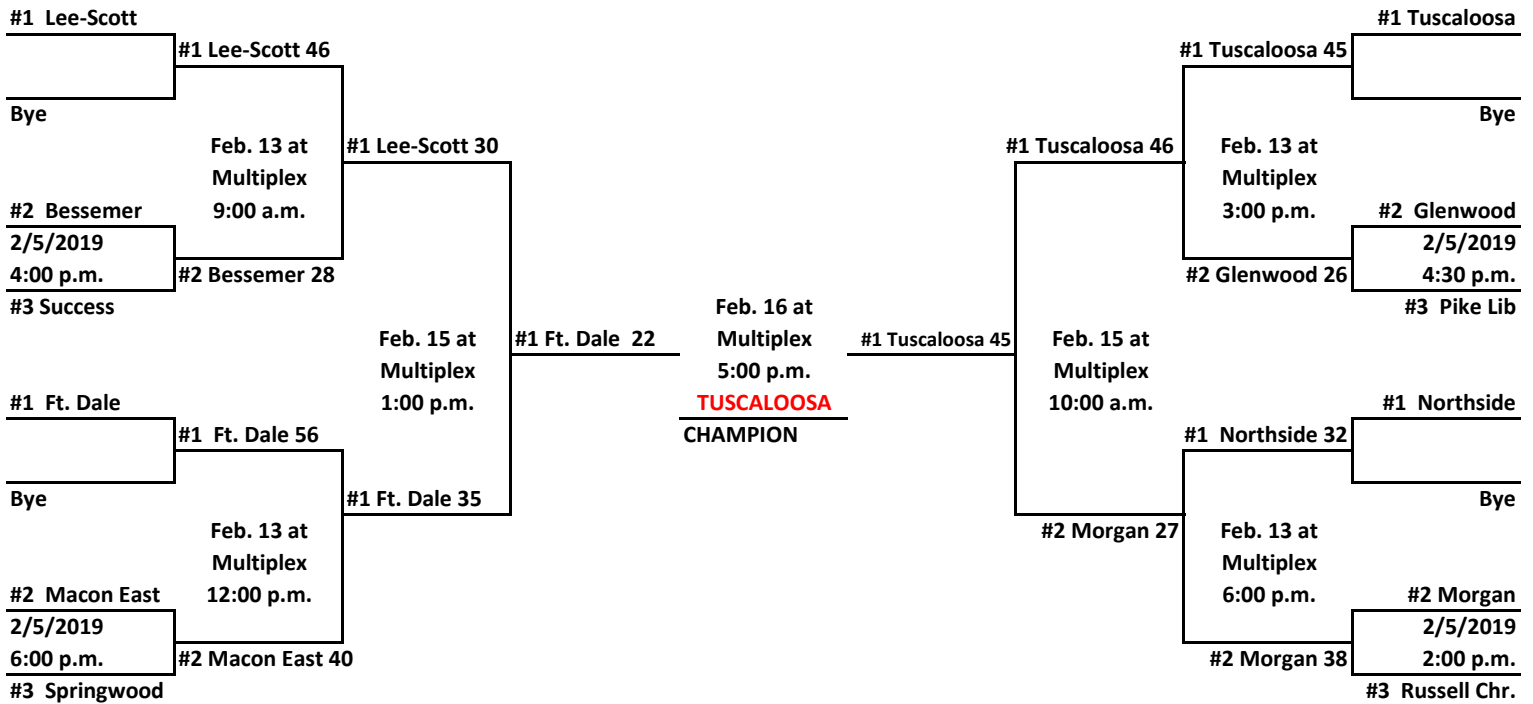

Basketball 1st Round / Elite 8 / Final 4 Tournament Pairings

Class A GIRLS

Highest seeded team will be home team throughout the tournament. If a tie exists, Region 1 will be the home team even years, and Region 2 will be the home team odd years.

Class A BOYS

Highest seeded team will be home team throughout the tournament. If a tie exists, Region 1 will be the home team even years, and Region 2 will be the home team odd years.

Basketball 1st Round / Elite 8 / Final 4 Tournament Pairings

Class AA GIRLS

Highest seeded team will be home team throughout the tournament. If a tie exists, Region 1 will be the home team even years, and Region 2 will be the home team odd years.

Class AA BOYS

Highest seeded team will be home team throughout the tournament. If a tie exists, Region 1 will be the home team even years, and Region 2 will be the home team odd years.

Basketball 1st Round / Elite 8 / Final 4 Tournament Pairings

Class AAA GIRLS

Highest seeded team will be home team throughout the tournament. If a tie exists, Region 1 will be the home team even years, and Region 2 will be the home team odd years.