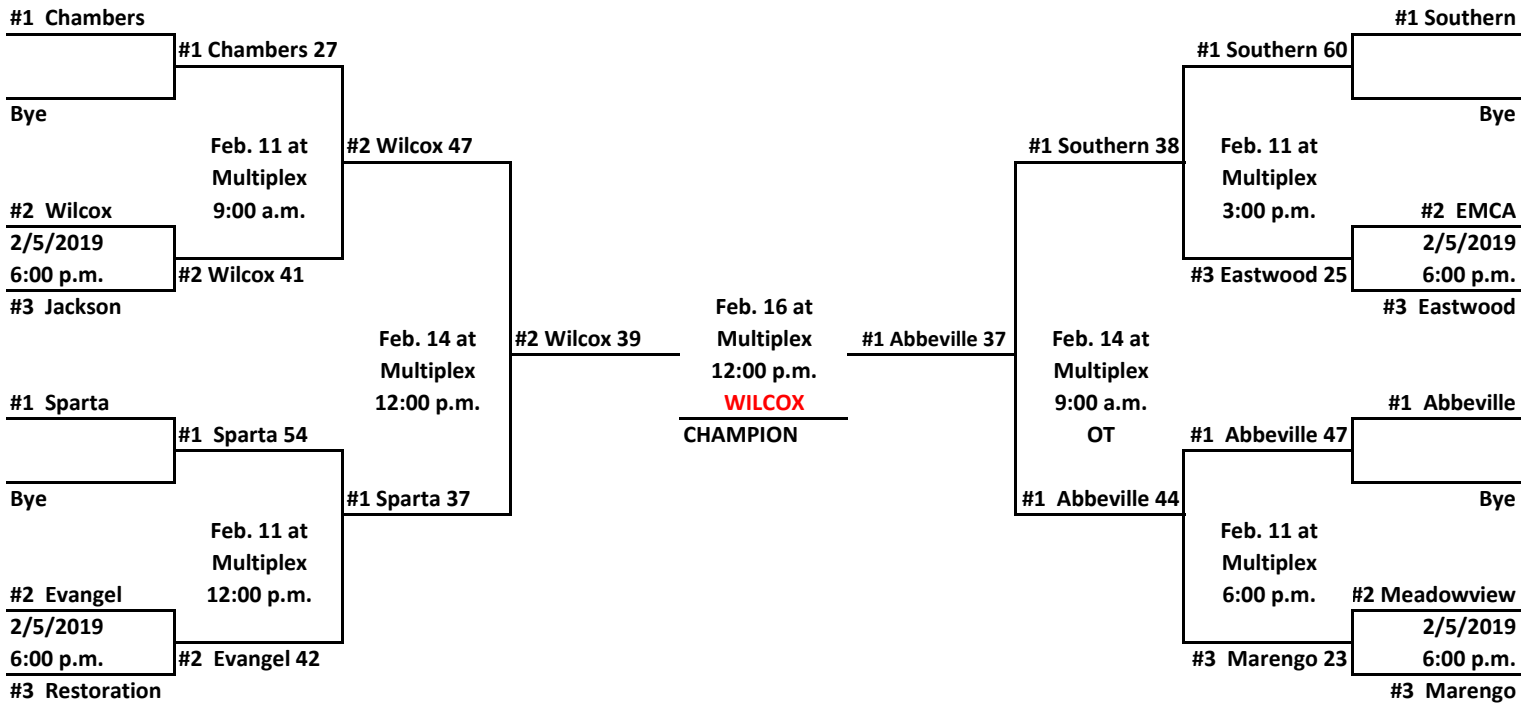

Basketball 1st Round / Elite 8 / Final 4 Tournament Pairings

Class A GIRLS

Highest seeded team will be home team throughout the tournament. If a tie exists, Region 1 will be the home team even years, and Region 2 will be the home team odd years.

Class A BOYS

Highest seeded team will be home team throughout the tournament. If a tie exists, Region 1 will be the home team even years, and Region 2 will be the home team odd years.

Basketball 1st Round / Elite 8 / Final 4 Tournament Pairings

Class AA GIRLS

Highest seeded team will be home team throughout the tournament. If a tie exists, Region 1 will be the home team even years, and Region 2 will be the home team odd years.

Class AA BOYS

Highest seeded team will be home team throughout the tournament. If a tie exists, Region 1 will be the home team even years, and Region 2 will be the home team odd years.

Basketball 1st Round / Elite 8 / Final 4 Tournament Pairings

Class AAA GIRLS

Highest seeded team will be home team throughout the tournament. If a tie exists, Region 1 will be the home team even years, and Region 2 will be the home team odd years.