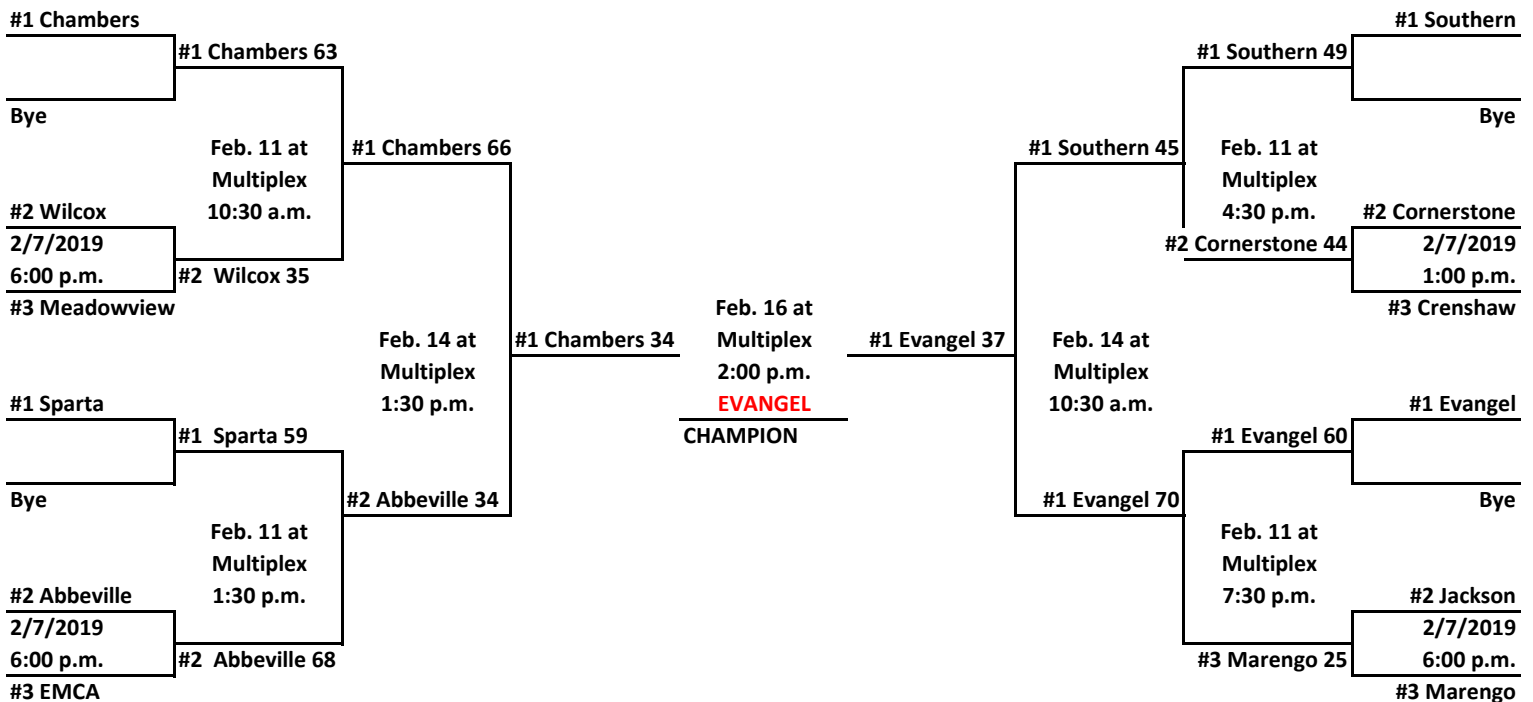

Basketball 1st Round / Elite 8 / Final 4 Tournament Pairings

Class A GIRLS

Highest seeded team will be home team throughout the tournament. If a tie exists, Region 1 will be the home team even years, and Region 2 will be the home team odd years.

Class A BOYS

Highest seeded team will be home team throughout the tournament. If a tie exists, Region 1 will be the home team even years, and Region 2 will be the home team odd years.

Basketball 1st Round / Elite 8 / Final 4 Tournament Pairings

Class AA GIRLS

Highest seeded team will be home team throughout the tournament. If a tie exists, Region 1 will be the home team even years, and Region 2 will be the home team odd years.

Class AA BOYS

Highest seeded team will be home team throughout the tournament. If a tie exists, Region 1 will be the home team even years, and Region 2 will be the home team odd years.

Basketball 1st Round / Elite 8 / Final 4 Tournament Pairings

Class AAA GIRLS

Highest seeded team will be home team throughout the tournament. If a tie exists, Region 1 will be the home team even years, and Region 2 will be the home team odd years.